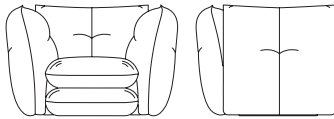

Designer

Willo Perron

Benefits

- The simple construction of the Perron Pillo Lounge Chair welcomes a variety of textiles
- A showcase for a designer's creativity
- An extension of the popular Perron Pillo Sofa Collection

Key Features

1. **Cushions**
The form of the Perron Pillo Lounge Chair evokes curiosity, while its all-encompassing comfort feels familiar and welcoming
2. **Swivel or Fixed Base**
The Perron Pillo Lounge Chair is available as a swivel chair with smooth, 360-degree rotation or as a fixed chair with no rotation
3. **Upholstery**
The Perron Pillo Lounge Chair is offered in a variety of textiles to suit a wide range of interiors

Statement of Line

Perron Pillo Lounge Chair

w d h	seat h
1,200 mm 996 mm 768 mm	457 mm

For full statement of line and material information, please refer to the price list.